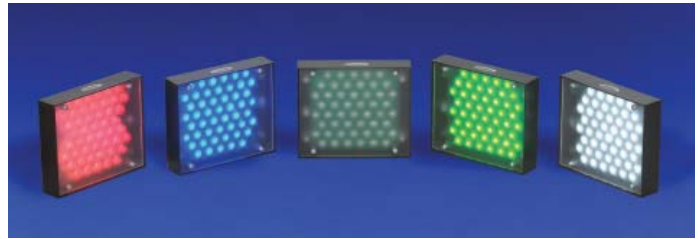

### PresencePLUS® Area Lights

- Creates shadows to detect changes in depth
- Illuminates specific surface angles
- Avoids glare of reflective surfaces

#### Standard PresencePLUS® LED Area Lights

Illumination Area†	Models	Description	Sensor Models	Connection*	Data Sheet
80 x 80 mm	LEDRA80X80W	Red 24V dc	Pro, P4	2 m	115607
	LEDWA80X80W	White 24V dc			
	LEDBA80X80W	Blue 24V dc			
	LEDGA80X80W	Green 24V dc			
	LEDIA80X80W	Infrared 24V dc			
62 x 62 mm	LEDRA62X62W	Red 24V dc	Pro, P4	2 m	121779
	LEDWA62X62W	White 24V dc			
	LEDBA62X62W	Blue 24V dc			
	LEDGA62X62W	Green 24V dc			
	LEDIA62X62W	Infrared 24V dc			

\* Splitter cable available for powering dual lights (see page 261).