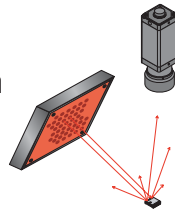

### PresencePLUS® Area Lights

- Creates shadows to detect changes in depth
- Illuminates specific surface angles
- Avoids glare of reflective surfaces